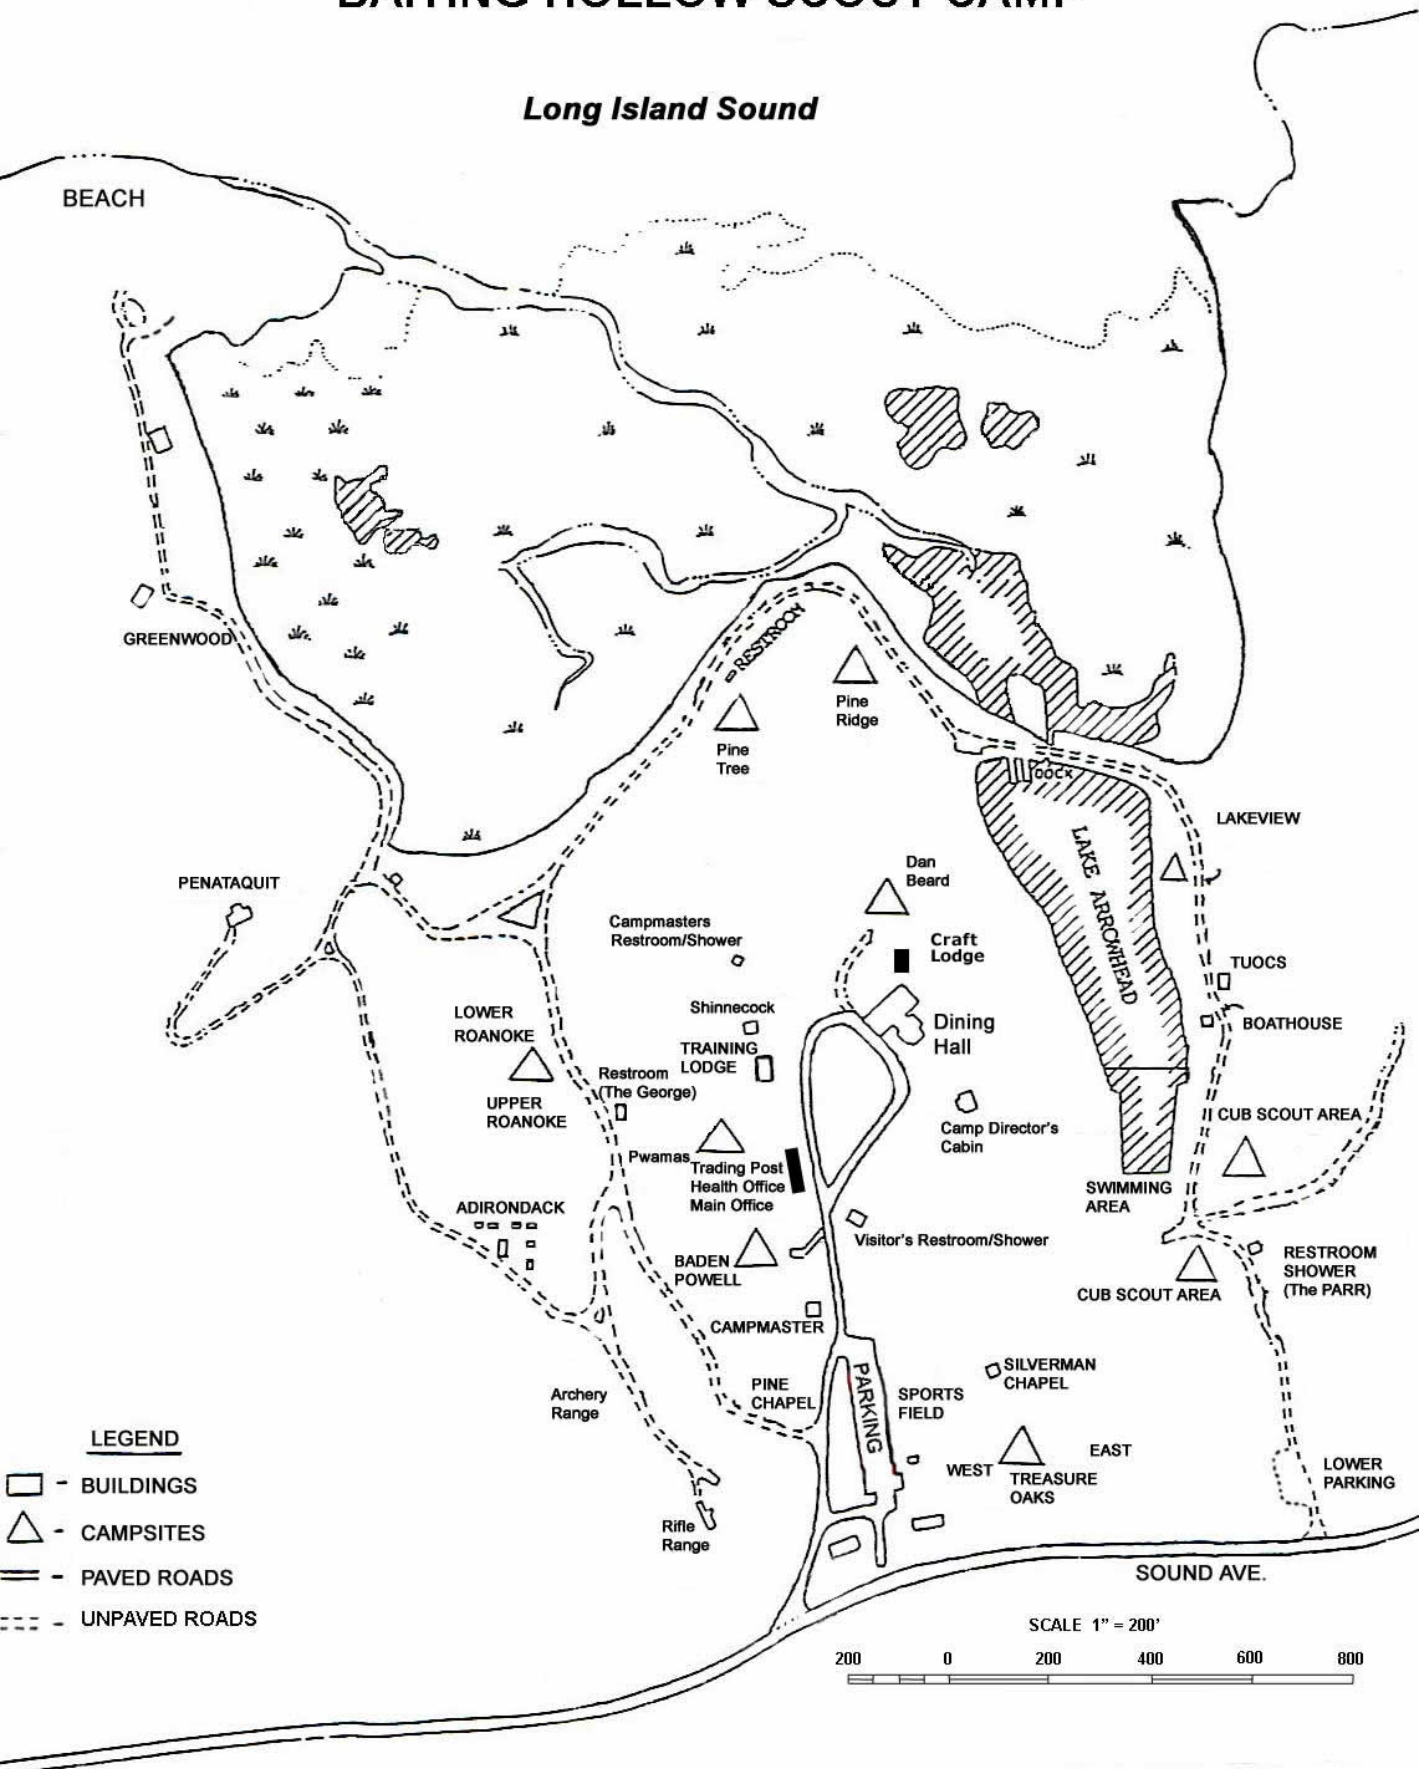

BAITING HOLLOW SCOUT CAMP

Long Island Sound

LEGEND

- - BUILDINGS
- △ - CAMPSITES
- - PAVED ROADS
- - - UNPAVED ROADS

SCALE 1" = 200'